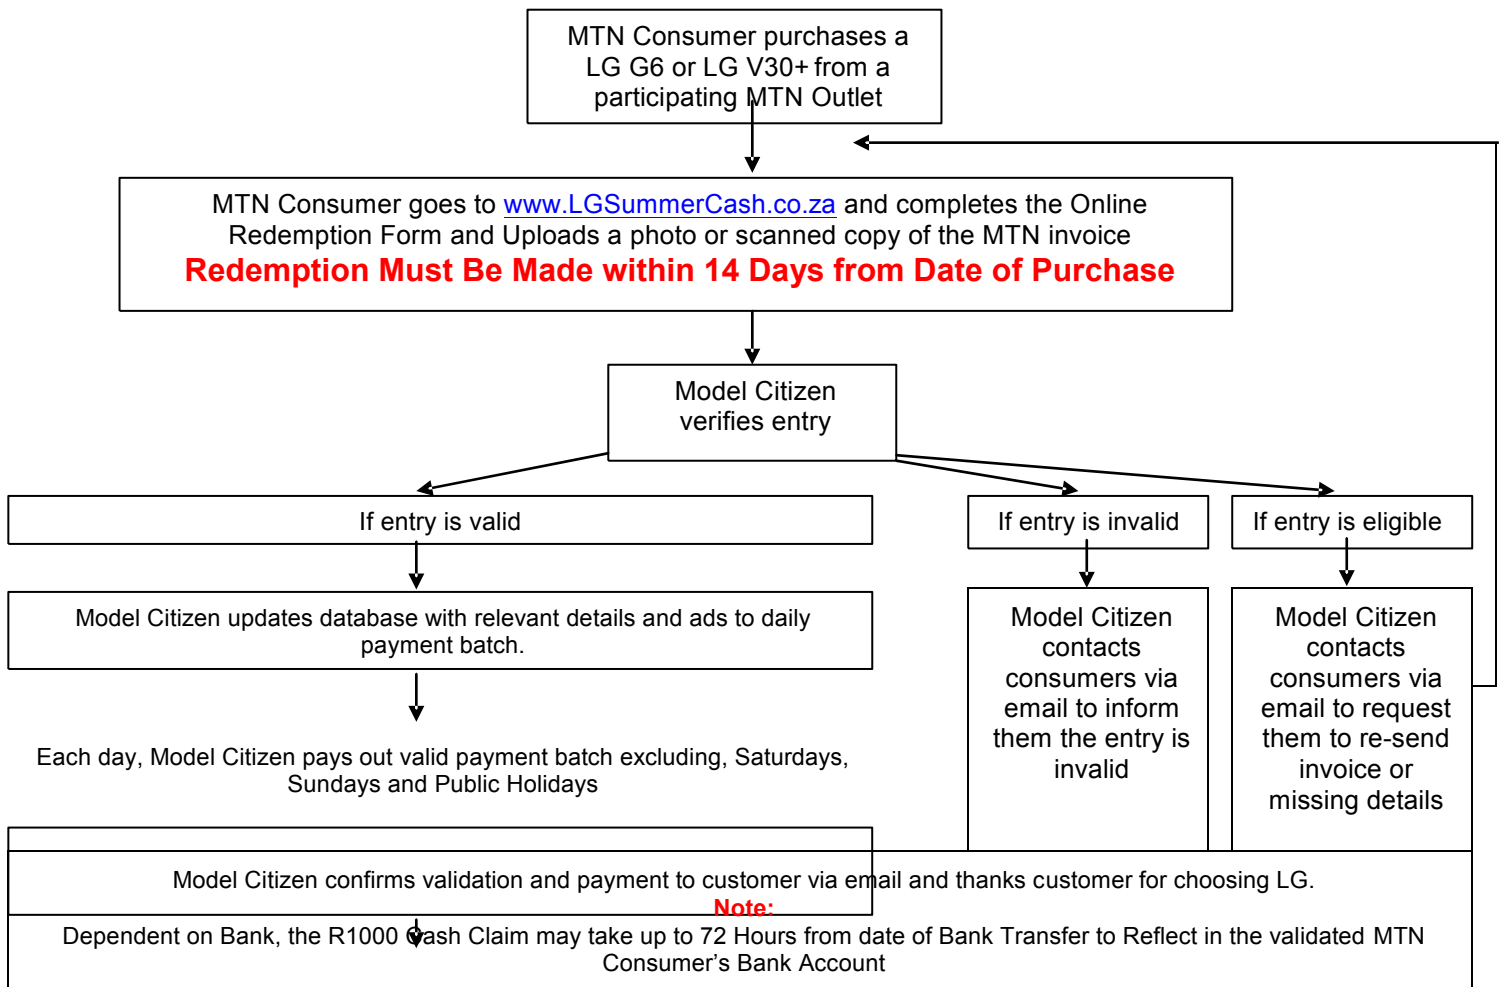

LG Summer Cash Promotion 2018

MTN EXCLUSIVE

Promotional Period: 01 November 2018 to 31 December 2018

Promotional Offer:
Buy a **LG G6 or LGv30+** and receive **R1000**
in
LG Summer Cash

T&Cs Apply - Refer www.lg.com/za/promotions

No MTN Staff Member May Claim On Behalf of a MTN Customer

Claims Process

Customers can contact Model Citizen via WhatsApp or Email to query their LG Summer Cash claim. Queries will be replied to within one working day during office hours: Monday to Friday